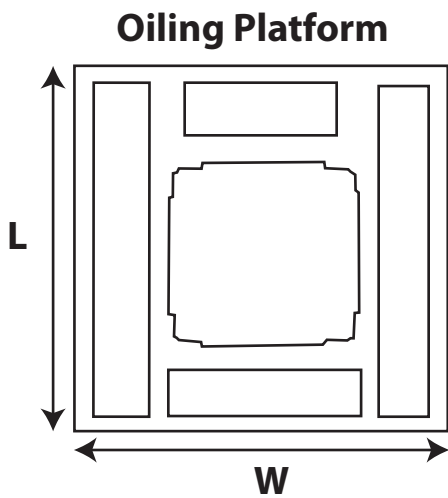

## Size Reference for Metal Platforms

Power From Above, Water From Below.™

Platforms			
	Description	Length	Width
M-149	8' Metal Platform	27 1/4"	28 1/8"
M-151	10' Metal Platform	30 1/8"	30 1/8"
M-249	12' Metal Platform	37 1/2"	37 1/2"
M-249.5	12' Metal Oiling Platform	19 1/2"	19 1/2"
M-279	14' Metal Platform	40 1/4"	40"
M-382	14' Metal Oiling Platform	21"	21"
M-383	16' Metal Oiling Platform	23"	22 1/2"
M-749	16' Metal Platform	44 1/2"	44 1/2"